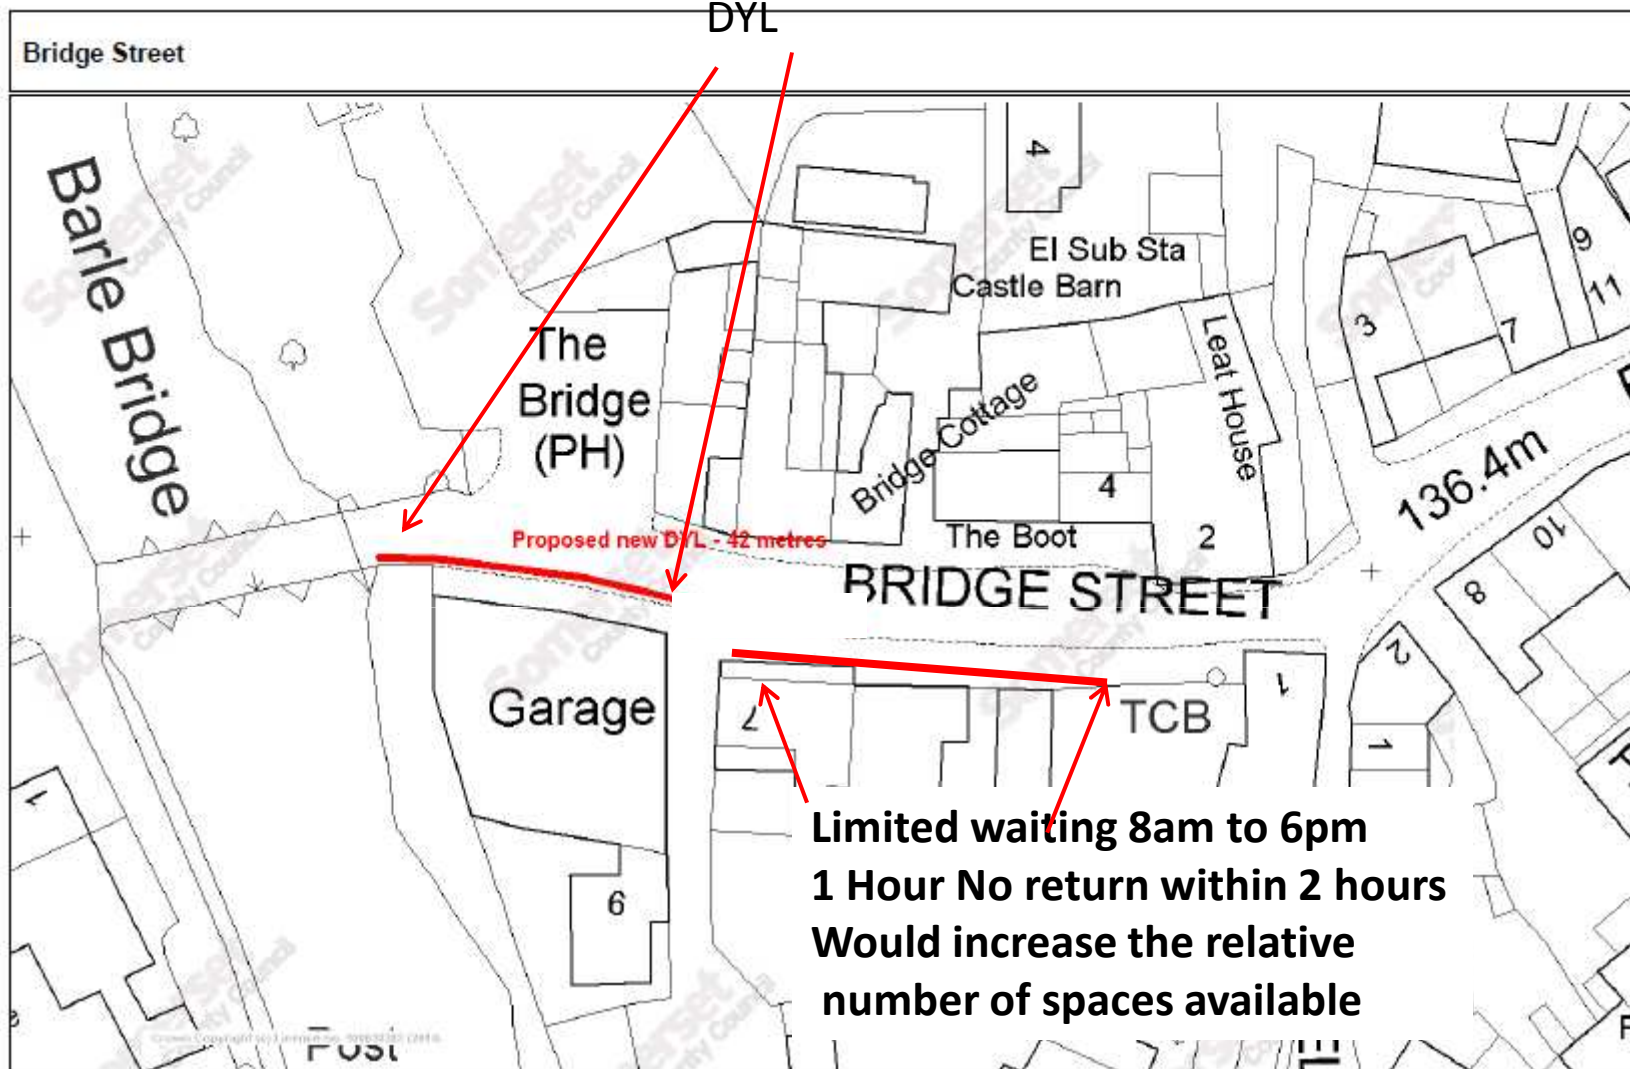

Limited waiting 8am to 6pm
1 Hour No return within 2 hours
Would increase the relative
number of spaces available

© Crown Copyright and Database Right (2014).
 Ordnance Survey 100038382

© SERC (2012) © GeoPerspectives

Date 26/9/2014

Scale 1/510

Centre = 291255 E 127818 N